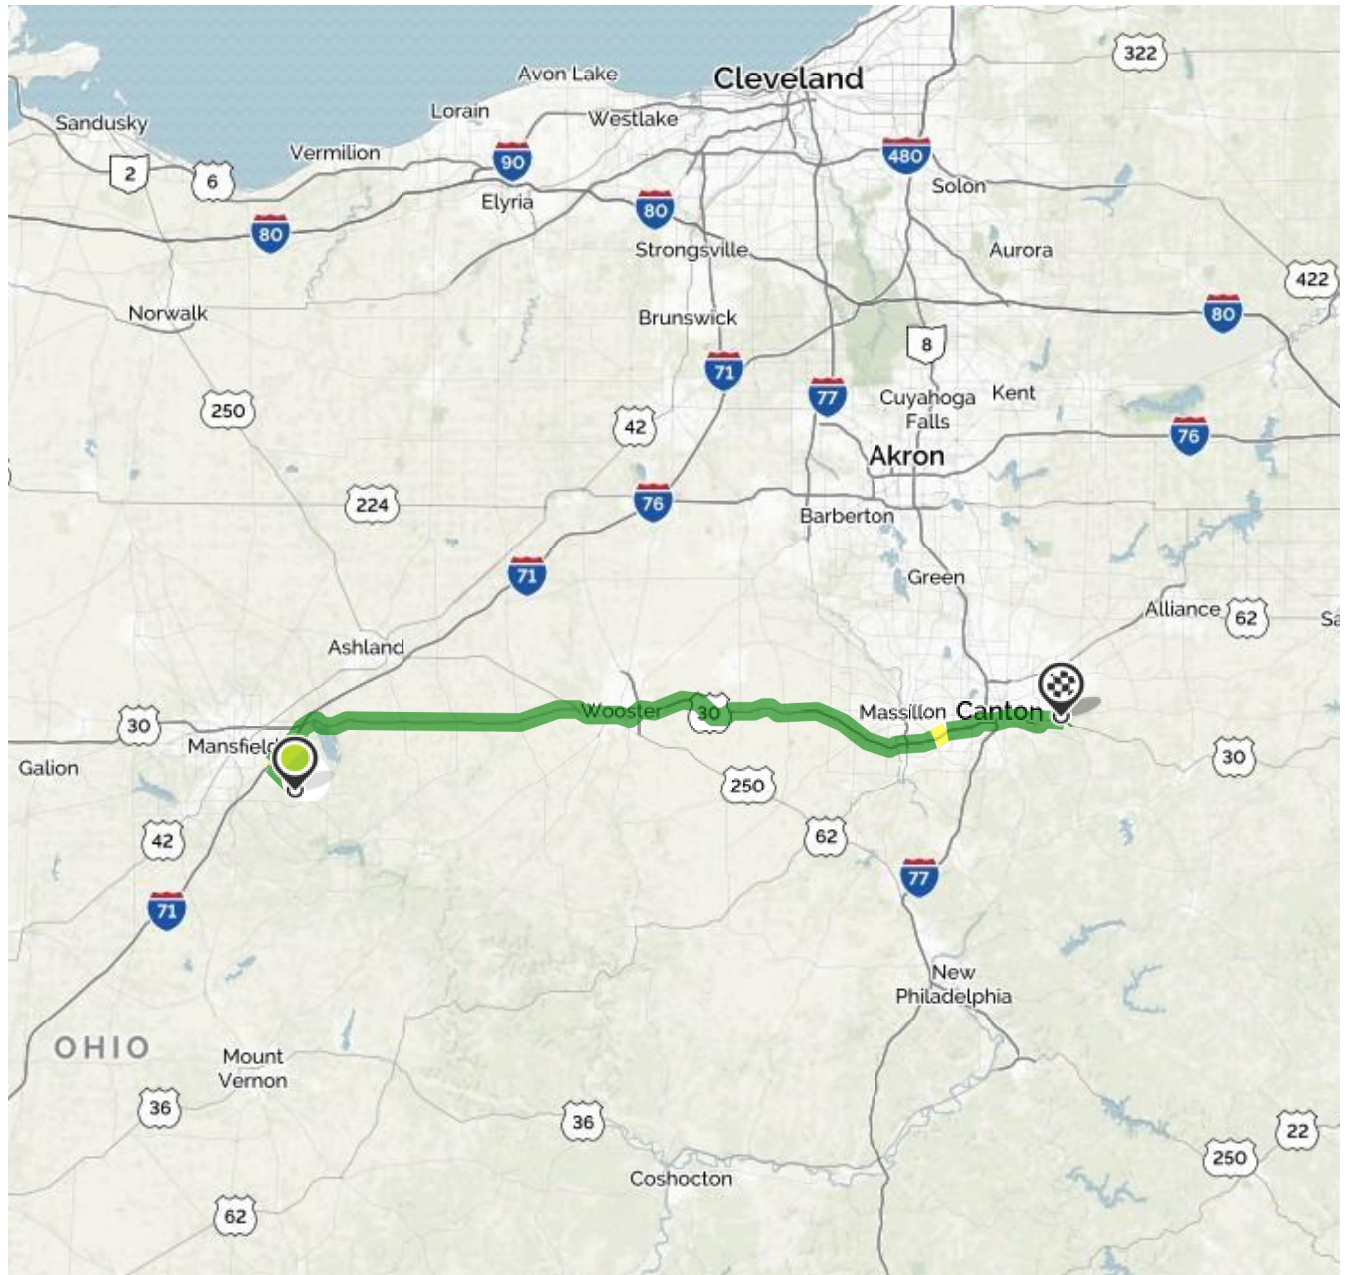

11. 310 Browning Ave, East Canton, OH 44730-1248, 310 BROWNING AVE.

Your destination is just past Noble St E.

If you reach Center St E you've gone a little too far.

Use of directions and maps is subject to our [Terms of Use](#). We don't guarantee accuracy, route conditions or usability. You assume all risk of use.

Book a hotel tonight and save with some great deals!
(1-877-577-5766)

Car trouble mid-trip? MapQuest Roadside Assistance is here:
(1-888-461-3625)